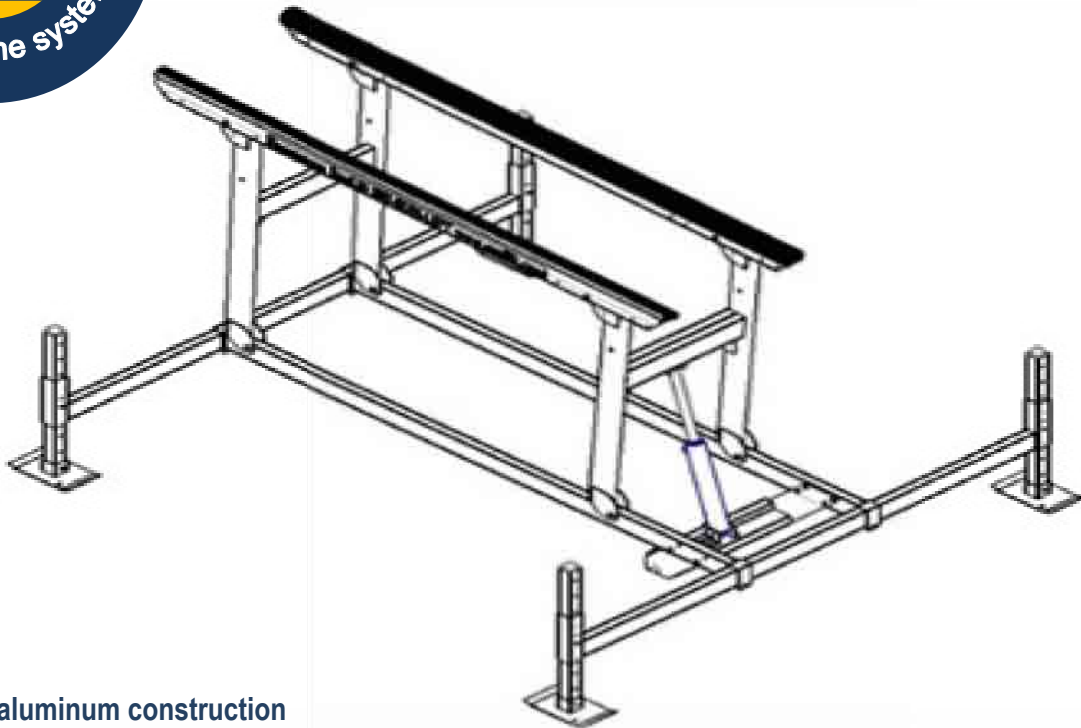

Hydraulic Lifts

Built by Naylor Manufacturing

- ✓ Welded aluminum construction
- ✓ Pvc bunks
- ✓ Remote switch
- ✓ Fiberglass pump box
- ✓ Optional solar panel

MODEL	Capacity	Price
Hyd. 2000	2000 lbs.	\$ 3625.00
Hyd. 4000	4000 lbs.	\$ 5995.00
Hyd. 6000	6000 lbs.	\$ 8895.00
Hyd. 8000	8000 lbs.	\$ 12325.00
Hyd. 10000	10000 lbs.	\$ 14525.00
10 watt solar panel		\$ 120.00